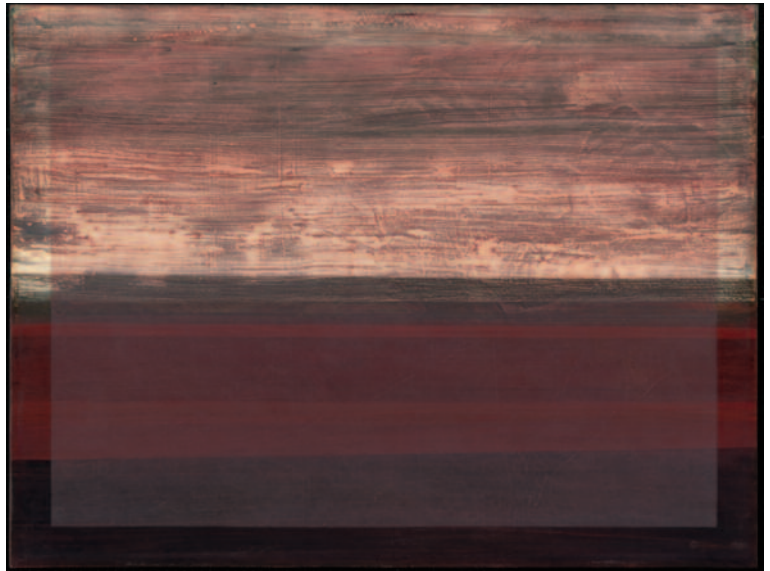

SOUTH OF SIOUX FALLS

Original: Oil on masonite, Not available for sale

Giclée Print

Image Size: 24" x 18" (smaller than original art)

Item #: ALD 022

Price: $375