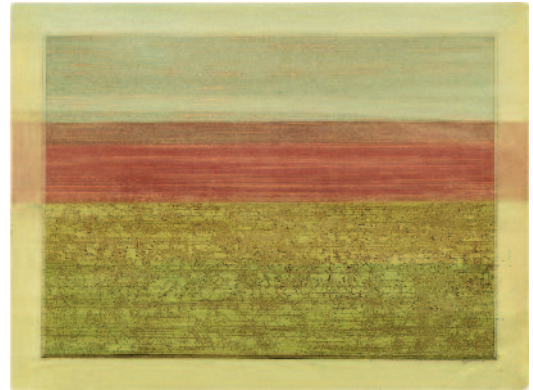

Image Size: 16 5/8" x 12" (smaller than original art)

Item #: ALD 013b

Price: \$255

NC

SCRUB ALFALFA 1998

Original: Oil on masonite, \$5,000

Giclée Print

Image Size: 16 15/16" x 12 5/8" (smaller than original art)

Item #: ALD 016

Price: \$255

NC

LOOKING TOWARD NORTH DAKOTA

Original: Oil on masonite (large), \$11,500

Giclée Print

Image Size: 18" x 24" (smaller than original art)

Item #: ALD 019