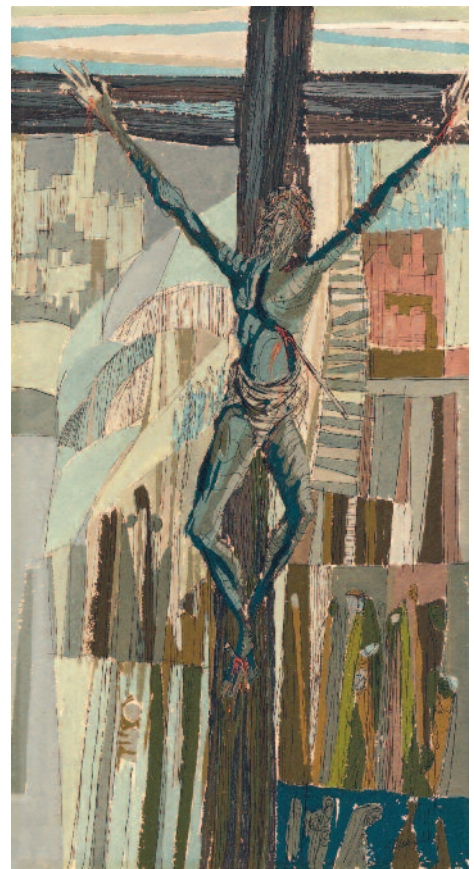

CRUCIFIXION 1961

Original: Opaque Watercolor - Not available for sale

Giclée Print
Size: 9 1/2" x 17 3/4"
Item #: ALD 307
Price: $205