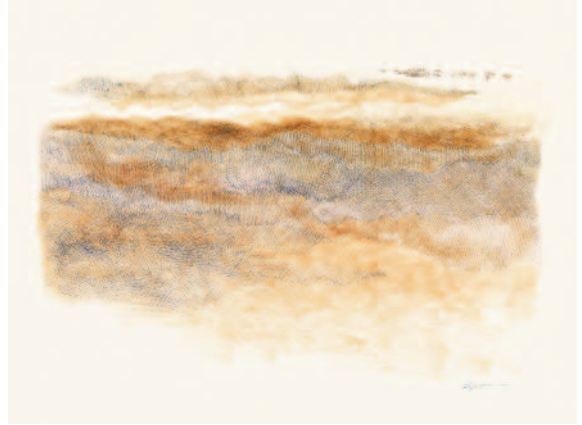

Item #: ALD 023

Price:

NORTH OF UNION COUNTY 1975

Original: Felt tip pen – Not available for sale

Giclée Print

Size: 14" x 10 3/8"

Item #: ALD 014

Price: \$240

NC

NIGHT HERD 1975

Original: Felt tip pen – Not available for sale

Giclée Print

Size: 13" x 10 5/8"

Item #: ALD 015

Price: \$240

NC